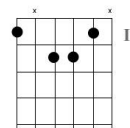

# Summer Wind

English lyrics by Johnny Mercer and music by Henry Mayer (1965)

*Ebma7* *Ebma7(½)* *C7b9(½)* *Fm7* *Bb7*  
 The summer wind, came blowin in a-cross the sea  
*Fm7* *Bb7* *Ebma7* *Ebma7*  
 It lingered there, so warm and fair to walk with me  
*Eb7* *Eb7* *Abma7* *Abm6(½)* *Db9(½)*

*Ebma7*

*C7b9*

All summer long, we sang a song and strolled on golden sand  
*Ebma7(½)* *C7b9(½)* *Fm7(½)* *Bb7(½)* *Eb* *C7*  
 Two sweethearts, and the summer wind

*Fm7*

*Bb7*

*Fma7* *Fma7(½)* *D7b9(½)* *Gm7* *C7*  
 Like painted kites, those days and nights went flyin by  
*Gm7* *C7* *Fma7* *Fma7*  
 The world was new, beneath a blue umbrella sky  
*F7* *F7* *Bbma7* *Bbm6(½)* *Eb9(½)*  
 Then softer than, a piper man one day it called to you  
*Fma7(½)* *D7b9(½)* *Gm7(½)* *C7(½)* *F* *D7*  
 And I lost you to the summer wind

*Abma7*

*Abm6*

*Eb7*

*Db9*

*Gma7* *Gma7(½)* *E7b9(½)* *Am7* *D7*  
 The autumn wind, and the winter wind have come and gone  
*Am7* *D7* *Gma7* *Gma7*  
 And still the days, those lonely days go on and on  
*G7* *G7* *Cma7* *Cm6(½)* *F9(½)*  
 And guess who sighs his lullabies through nights that never end  
*Gma7(½)* *E7b9(½)* *Am7(½)* *D7(½)* *G*  
 My fickle friend, the summer wind,  
*Gma7(½)* *E7b9(½)* *Am7(½)* *D7(½)* *G6*  
 My fickle friend, the summer wind.