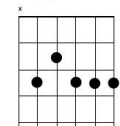

# Summer Wind

English lyrics by Johnny Mercer and music by Henry Mayer (1965)

*Ebma7* *Ebma7(½)* *C7b9(½)* *Fm7* *Bb7*  
 The summer wind, came blowin in a-cross the sea  
*Fm7* *Bb7* *Ebma7* *Ebma7*  
 It lingered there, so warm and fair to walk with me  
*Eb7* *Eb7* *Abma7* *Abm6(½)* *Db9(½)*

*Ebma7*

*C7b9*

All summer long, we sang a song and strolled on golden sand  
*Ebma7(½)* *C7b9(½)* *Fm7(½)* *Bb7(½)* *Eb* *C7*  
 Two sweethearts, and the summer wind

*Fm7*

*Bb7*

*Fma7* *Fma7(½)* *D7b9(½)* *Gm7* *C7*  
 Like painted kites, those days and nights went flyin by  
*Gm7* *C7* *Fma7* *Fma7*  
 The world was new, beneath a blue umbrella sky  
*F7* *F7* *Bbma7* *Bbm6(½)* *Eb9(½)*  
 Then softer than, a piper man one day it called to you  
*Fma7(½)* *D7b9(½)* *Gm7(½)* *C7(½)* *F* *D7*  
 And I lost you to the summer wind

*Abma7*

*Abm6*

*Eb7*

*Db9*

*Gma7* *Gma7(½)* *E7b9(½)* *Am7* *D7*  
 The autumn wind, and the winter wind have come and gone  
*Am7* *D7* *Gma7* *Gma7*  
 And still the days, those lonely days go on and on  
*G7* *G7* *Cma7* *Cm6(½)* *F9(½)*  
 And guess who sighs his lullabies through nights that never end  
*Gma7(½)* *E7b9(½)* *Am7(½)* *D7(½)* *G*  
 My fickle friend, the summer wind,  
*Gma7(½)* *E7b9(½)* *Am7(½)* *D7(½)* *G6*  
 My fickle friend, the summer wind.