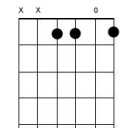

Summer Wind

English lyrics by Johnny Mercer and music by Henry Mayer (1965)

Ebma7 *Ebma7(½)* *C7b9(½)* *Fm7* *Bb7*
The summer wind, came blowin in a-cross the sea
Fm7 *Bb7* *Ebma7* *Ebma7*
It lingered there, so warm and fair to walk with me
Eb7 *Eb7* *Abma7* *Abm6(½)* *Db9(½)*

Ebma7

C7b9

All summer long, we sang a song and strolled on golden sand
Ebma7(½) *C7b9(½)* *Fm7(½)* *Bb7(½)* *Eb* *C7*
Two sweethearts, and the summer wind

Fm7

Bb7

Fma7 *Fma7(½)* *D7b9(½)* *Gm7* *C7*
Like painted kites, those days and nights went flyin by
Gm7 *C7* *Fma7* *Fma7*
The world was new, beneath a blue umbrella sky
F7 *F7* *Bbma7* *Bbm6(½)* *Eb9(½)*
Then softer than, a piper man one day it called to you
Fma7(½) *D7b9(½)* *Gm7(½)* *C7(½)* *F* *D7*
And I lost you to the summer wind

Abma7

Abm6

Eb7

Db9

Gma7 *Gma7(½)* *E7b9(½)* *Am7* *D7*
The autumn wind, and the winter wind have come and gone
Am7 *D7* *Gma7* *Gma7*
And still the days, those lonely days go on and on
G7 *G7* *Cma7* *Cm6(½)* *F9(½)*
And guess who sighs his lullabies through nights that never end
Gma7(½) *E7b9(½)* *Am7(½)* *D7(½)* *G*
My fickle friend, the summer wind,
Gma7(½) *E7b9(½)* *Am7(½)* *D7(½)* *G6*
My fickle friend, the summer wind.