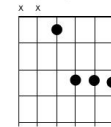

# Summer Wind

English lyrics by Johnny Mercer and music by Henry Mayer (1965)

*Ebma7* *Ebma7(½)* *C7b9(½)* *Fm7* *Bb7*  
 The summer wind, came blowin in a-cross the sea  
*Fm7* *Bb7* *Ebma7* *Ebma7*  
 It lingered there, so warm and fair to walk with me  
*Eb7* *Eb7* *Abma7* *Abm6(½)* *Db9(½)*

*Ebma7*

*C7b9*

All summer long, we sang a song and strolled on golden sand  
*Ebma7(½)* *C7b9(½)* *Fm7(½)* *Bb7(½)* *Eb* *C7*  
 Two sweethearts, and the summer wind

*Fm7*

*Bb7*

*Fma7* *Fma7(½)* *D7b9(½)* *Gm7* *C7*  
 Like painted kites, those days and nights went flyin by  
*Gm7* *C7* *Fma7* *Fma7*  
 The world was new, beneath a blue umbrella sky  
*F7* *F7* *Bbma7* *Bbm6(½)* *Eb9(½)*  
 Then softer than, a piper man one day it called to you  
*Fma7(½)* *D7b9(½)* *Gm7(½)* *C7(½)* *F* *D7*  
 And I lost you to the summer wind

*Abma7*

*Abm6*

*Eb7*

*Db9*

*Gma7* *Gma7(½)* *E7b9(½)* *Am7* *D7*  
 The autumn wind, and the winter wind have come and gone  
*Am7* *D7* *Gma7* *Gma7*  
 And still the days, those lonely days go on and on  
*G7* *G7* *Cma7* *Cm6(½)* *F9(½)*  
 And guess who sighs his lullabies through nights that never end  
*Gma7(½)* *E7b9(½)* *Am7(½)* *D7(½)* *G*  
 My fickle friend, the summer wind,  
*Gma7(½)* *E7b9(½)* *Am7(½)* *D7(½)* *G6*  
 My fickle friend, the summer wind.