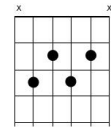

# Summer Wind

English lyrics by Johnny Mercer and music by Henry Mayer (1965)

*Ebma7* *Ebma7(½)* *C7b9(½)* *Fm7* *Bb7*  
 The summer wind, came blowin in a-cross the sea  
*Fm7* *Bb7* *Ebma7* *Ebma7*  
 It lingered there, so warm and fair to walk with me  
*Eb7* *Eb7* *Abma7* *Abm6(½)* *Db9(½)*

*Ebma7*

*C7b9*

All summer long, we sang a song and strolled on golden sand  
*Ebma7(½)* *C7b9(½)* *Fm7(½)* *Bb7(½)* *Eb* *C7*  
 Two sweethearts, and the summer wind

*Fm7*

*Bb7*

*Fma7* *Fma7(½)* *D7b9(½)* *Gm7* *C7*  
 Like painted kites, those days and nights went flyin by  
*Gm7* *C7* *Fma7* *Fma7*  
 The world was new, beneath a blue umbrella sky  
*F7* *F7* *Bbma7* *Bbm6(½)* *Eb9(½)*  
 Then softer than, a piper man one day it called to you  
*Fma7(½)* *D7b9(½)* *Gm7(½)* *C7(½)* *F* *D7*  
 And I lost you to the summer wind

*Abma7*

*Abm6*

*Eb7*

*Db9*

*Gma7* *Gma7(½)* *E7b9(½)* *Am7* *D7*  
 The autumn wind, and the winter wind have come and gone  
*Am7* *D7* *Gma7* *Gma7*  
 And still the days, those lonely days go on and on  
*G7* *G7* *Cma7* *Cm6(½)* *F9(½)*  
 And guess who sighs his lullabies through nights that never end  
*Gma7(½)* *E7b9(½)* *Am7(½)* *D7(½)* *G*  
 My fickle friend, the summer wind,  
*Gma7(½)* *E7b9(½)* *Am7(½)* *D7(½)* *G6*  
 My fickle friend, the summer wind.